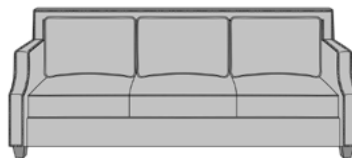

lascari

Lounge

lascari

Lounge

From tailored back and contemporary track arms to proud pyramid legs, the chair, love seat and sofa of the Lascari Lounge Collection are well-suited for any sophisticated setting. The attached plush pillows can be removed for cleaning and are available with or without piping. Decorative nail head trim is optional.

Optional Nail Head Trim
Optional nail head trim available on back and arms only.

Number of Seats
Choose from 3 seat styles – lounge chair, love seat, and sofa.

Statement of Line

LAS10A1
32.5W 33D 34.25H
26AH

LAS11A2
32.5W 33D 34.25H
26AH

LAS11A3
32.5W 33D 34.25H
26AH

LAS20A2
54.5W 33D 34.25H
26AH

LAS21A3
54.5W 33D 34.25H
26AH

LAS30A1
76.5W 33D 34.25H
26AH

LAS31A2
76.5W 33D 34.25H
26AH

*To see additional versions of this collection go to www.kwalu.com/product/lascari-lounge